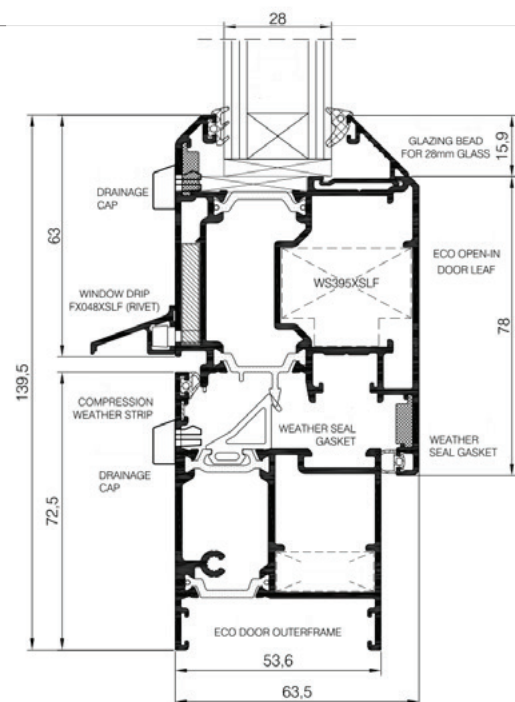

Thermal Performance

Of a single door (CEN size) Opening-in is 2.00W/m²k