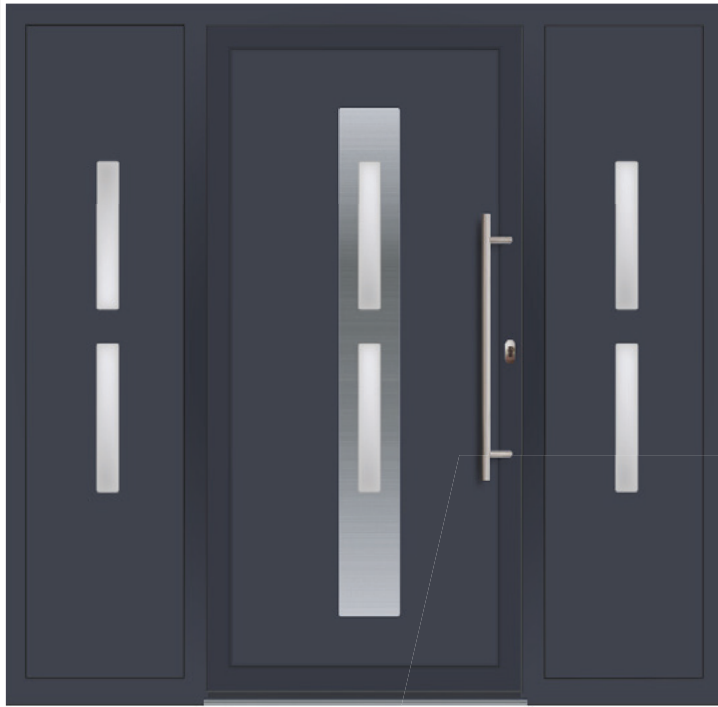

VALNORD 2

Graphite Grey (RAL 7024) frame, door and side panel in-fills with stainless steel glazing trim on the door. 800mm stainless steel off-set bar handle.