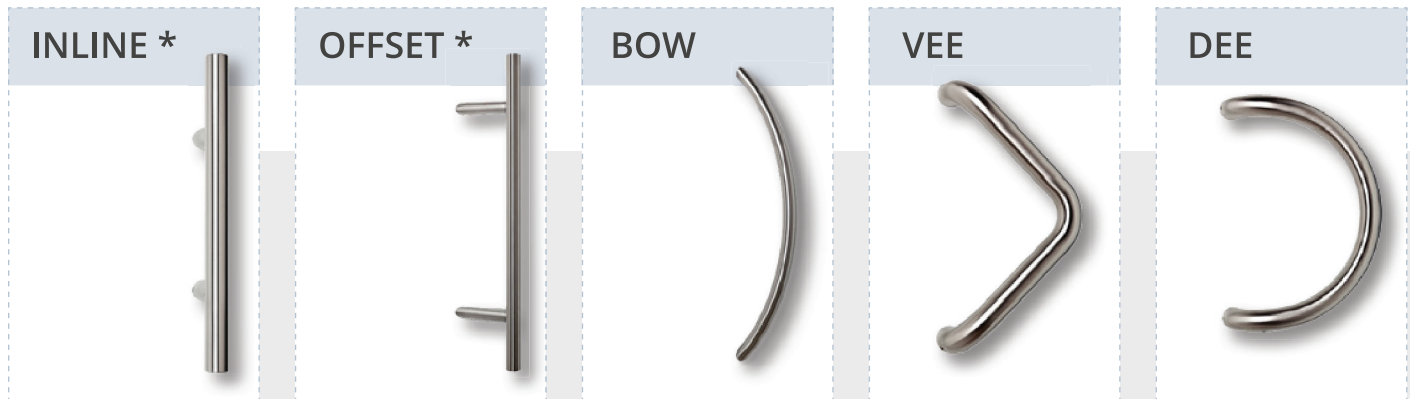

Thermal Performance

Of a single door (CEN size) Opening-in is 2.00W/m²k

DESIGN CONSCIOUS

Brushed Stainless Steel Bar Handles

have been chosen to complete the look of the EYG Aluminium Collection creating a beautifully contemporary entrance door.

* Inline & off-set bar handles are available in 400mm, 600mm, 800mm, 1000mm, 1200mm, 1400mm and 1600mm heights.

Bow Handle Size: 500mm (cc) Dee Handle Size: 300mm (cc) Vee Handle Size: 300mm (cc) cc = fixing centre/centre.