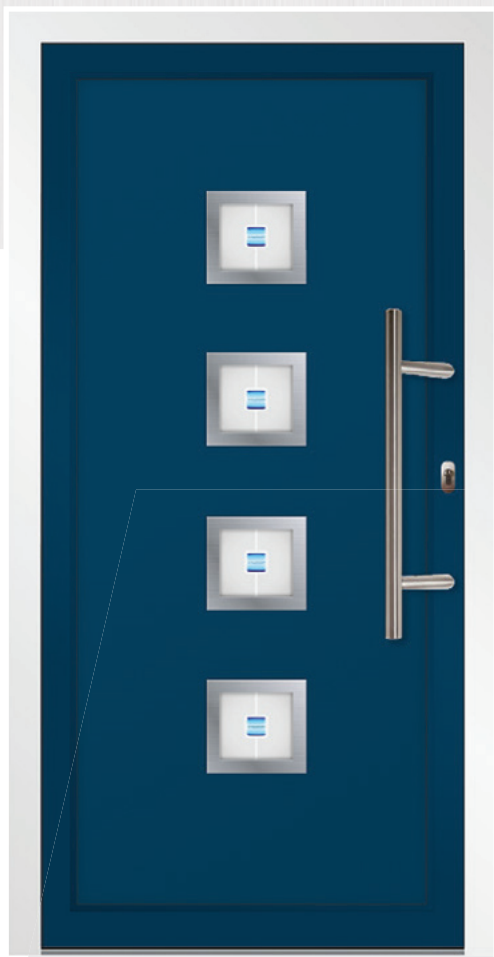

Orizzonte 4

LURISIA 4

*Pigeon Blue (RAL 5014) door and white frame.
800mm stainless steel in-line bar handle.*

MANALI 6

*Standard White door and frame.
800mm stainless steel off-set bar handle.*

MERIBEL 4

*Blue (RAL 5005) door and white frame.
600mm stainless steel off-set bar handle
and stainless steel glazing trims.
Shown with 60mm Pop Art Blue Fusion glass
tiles on sandblasted glass.*