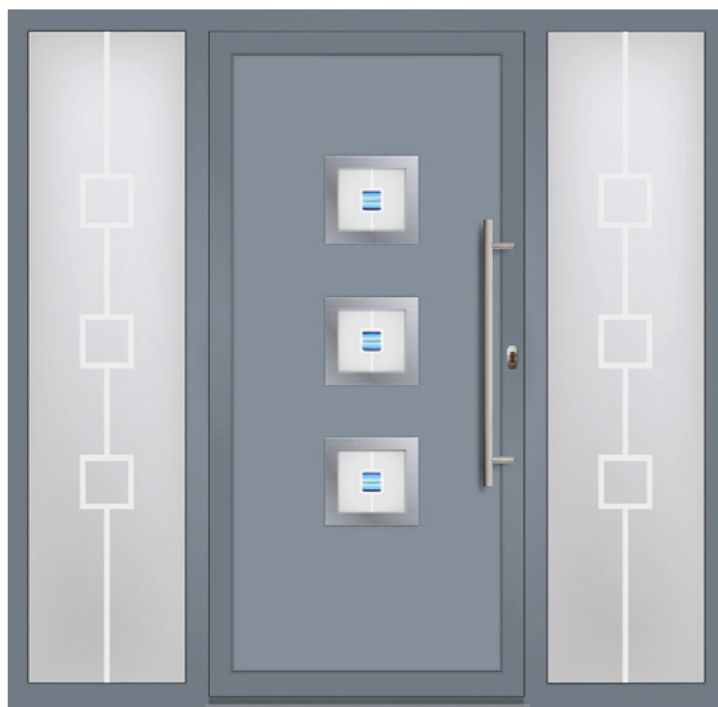

VALNORD 2

Graphite Grey (RAL 7024) frame, door and side panel in-fills with stainless steel glazing trim on the door. 800mm stainless steel off-set bar handle.

CHAMONIX 3

Silver Grey (RAL 7001) frame and door with full length sandblasted glass side panels. Pop Art Blu Fusion tiles in the door glass. 800mm stainless steel off-set bar handle.