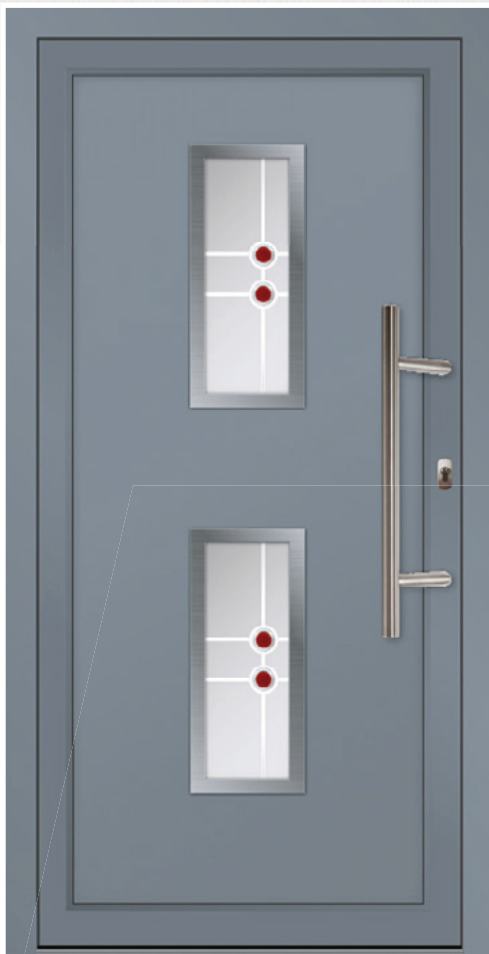

Lemon Yellow
(RAL 1012)

Red Orange
(RAL 2001)

Brown Red
(RAL 3011)

SUMMIT 6

*Standard White door and frame.
600mm stainless steel off-set bar handle.*

TRIBERG 1

*Platinum Grey (RAL 7036) door and frame.
600mm stainless steel off-set bar handle.
Shown with sandblasted glass glazing panel
and stainless steel trim.*